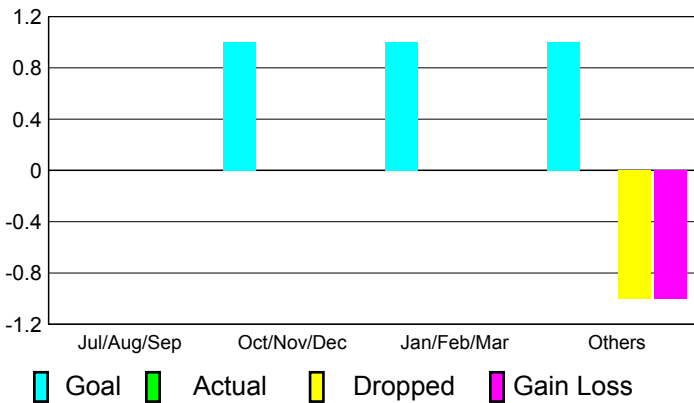

2010-2011 GMT Reports for District (or Undistricted) **District 43 C**

GMT: **Doctor DENNIS D COBLER**

Location: **KENTUCKY**

GMT CA: **1**

CLUBS

Club Results
2010-2011

Clubs
2009-2010

Month	New Club Goal	Actual New Clubs	Actual Dropped Clubs	Gain/Loss of Clubs	Gain/Loss of Clubs
Jul/Aug/Sep	0	0	0	0	1
Oct/Nov/Dec	1	0	0	0	0
Jan/Feb/Mar	1	0	0	0	0
Apr/May/June	1	0	-1	-1	0
Totals	3	0	-1	-1	1

Club Results 2010-2011

Goal, New, Dropped, Gain/Loss

Comparison of Club Gain/Loss

Current Year Compared to the Previous Year

YTD Status Quo Clubs 2010-2011

Status Quo Clubs Compared to Status Quo Members

MEMBERSHIP

Membership Results
2010-2011

Membership
2009-2010

Month	Net Memb Goal	Actual New Memb	Actual Dropped Memb	Gain/Loss of Memb	Gain/Loss of Memb
Jul/Aug/Sep	2	11	-22	-11	28
Oct/Nov/Dec	22	30	-12	18	31
Jan/Feb/Mar	22	11	-18	-7	-24
Apr/May/June	14	18	-17	1	-11
Totals	60	70	-69	1	24