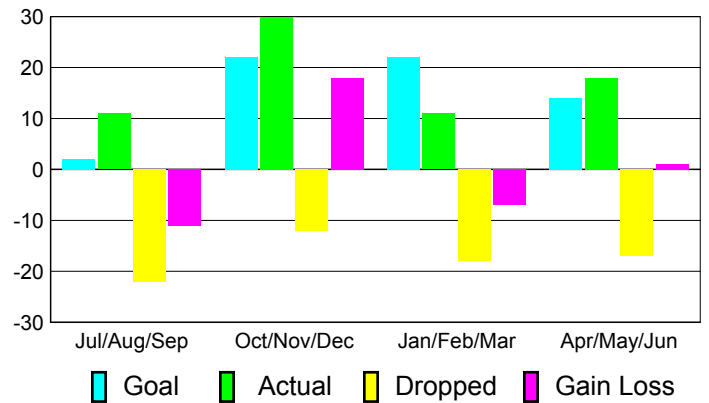

Membership Results 2010-2011

Goal, New, Dropped, Gain/Loss

Comparison of Membership Gain/Loss

Current Year Compared to the Previous Year