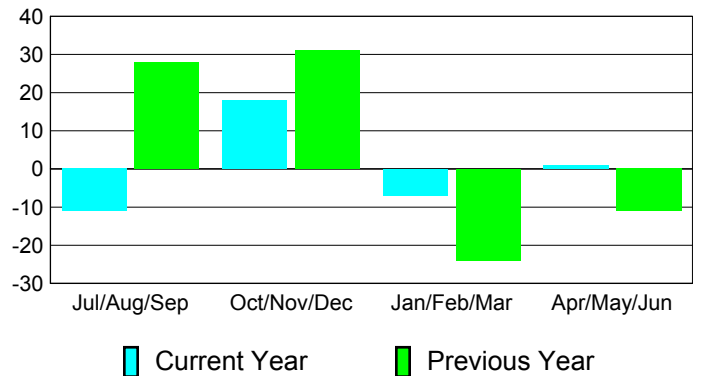

Membership Results
2010-2011

Membership
2009-2010

Month	Net Memb Goal	Actual New Memb	Actual Dropped Memb	Gain/Loss of Memb	Gain/Loss of Memb
Jul/Aug/Sep	2	11	-22	-11	28
Oct/Nov/Dec	22	30	-12	18	31
Jan/Feb/Mar	22	11	-18	-7	-24
Apr/May/June	14	18	-17	1	-11
Totals	60	70	-69	1	24

Membership Results 2010-2011

Goal, New, Dropped, Gain/Loss

Comparison of Membership Gain/Loss

Current Year Compared to the Previous Year

Gender Comparison 2010-2011

Jul/Aug/Sep

Oct/Nov/Dec

Jan/Feb/Mar

Apr/May/June

Male

Female